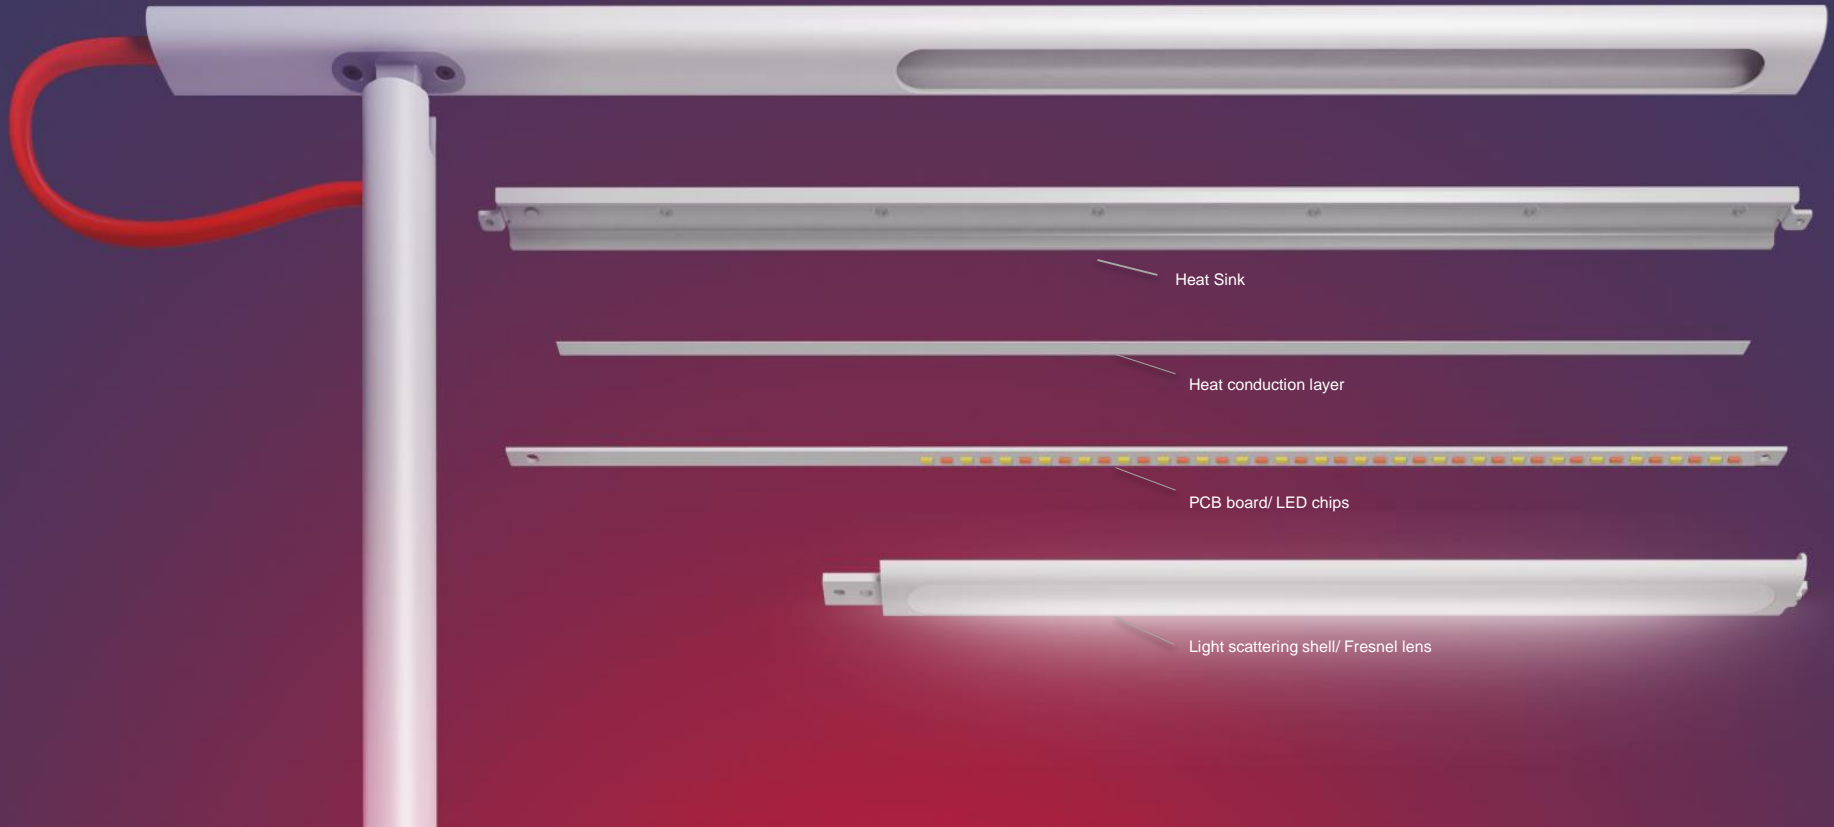

## Precise hinge design

Long-term durability with 10, 000 times fatigue test, more reliable.

\* After 10, 000 times usages, damping reduces is fewer than 17%, and lamp works in good condition.

# Efficient heat sink

Better heat dissipation to ensure high performance of LED chips and prolong extended the lifetime of whole lamp.

**05**

**Yeelight LightStrip**