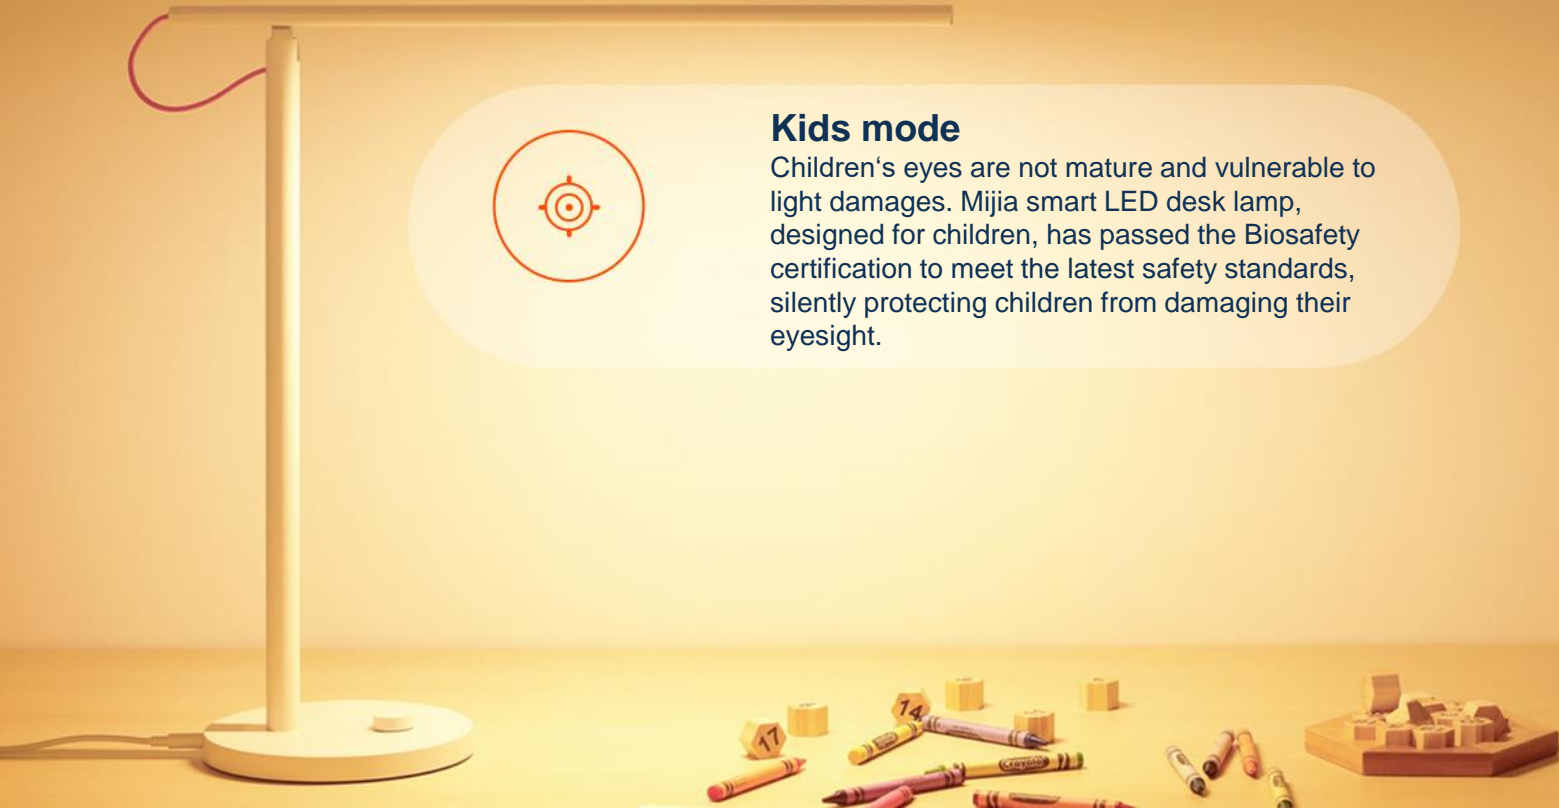

## PC mode

Blue light from computers will damage to your eyes. The setting of 2700K color temperature of light is designed to reduce the proportion of blue light and protect your eyes when using computers.

# Silent protection, under illumination

The new Mijia desk lamp comes with four lighting modes for different needs, Pomodoro mode, Reading mode, PC mode and Kids mode.

## **Kids mode**

Children's eyes are not mature and vulnerable to light damages. Mijia smart LED desk lamp, designed for children, has passed the Biosafety certification to meet the latest safety standards, silently protecting children from damaging their eyesight.