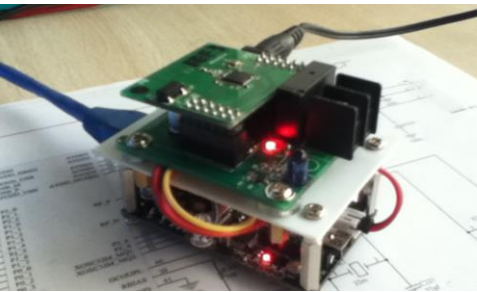

The Development of Yeelight

Jiang zhaoning (CEO) said: “Lit up a warm light”

In most cases, people do not get the light they wanted. Lighting needs of different scenarios are not the same. Yeelight will keep closer cooperation with Xiaomi ecological chain to provide better light and better life.