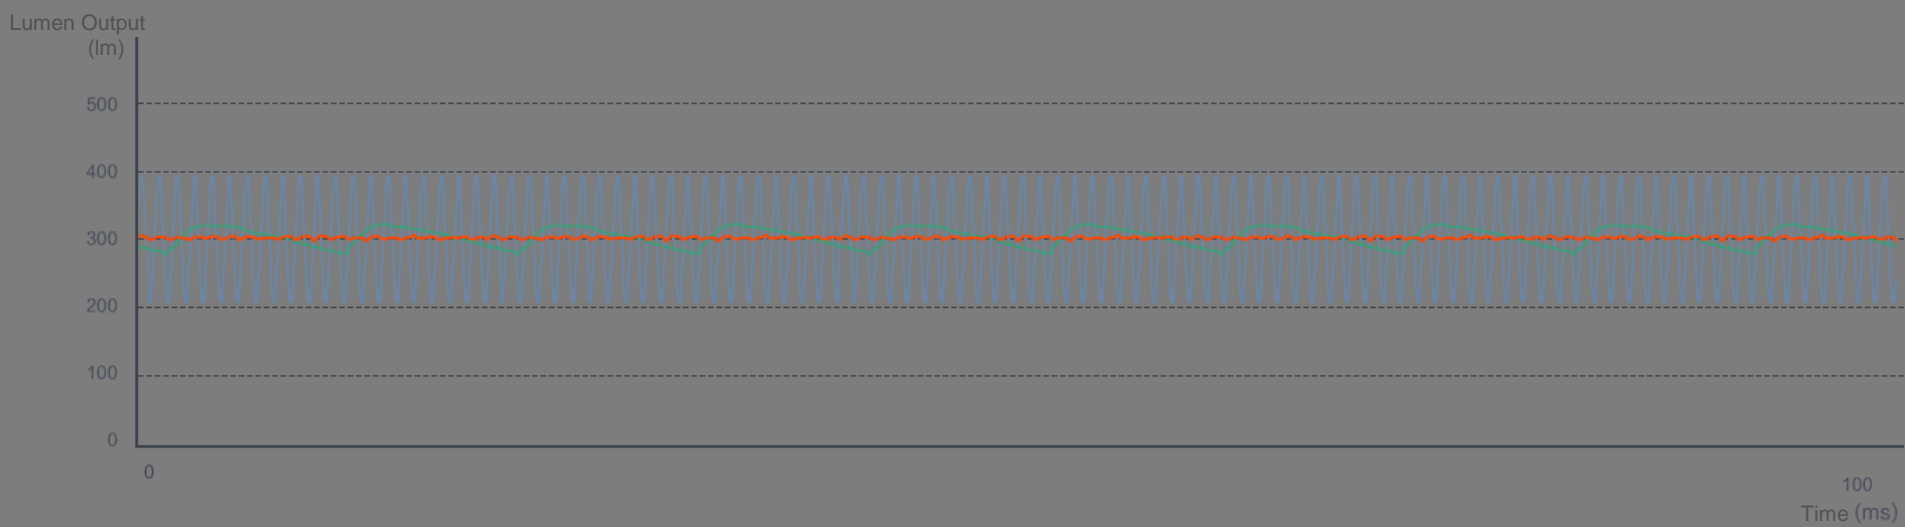

The comparison of flicker

Mijia LED Smart Desk Lamp

CQC Standard

Florescent light