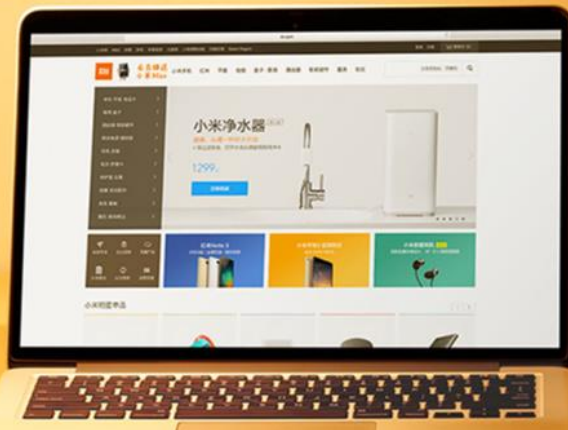

Silent protection, under illumination

The new Mijia desk lamp comes with four lighting modes for different needs, Pomodoro mode, Reading mode, PC mode and Kids mode.

PC mode

Blue light from computers will damage to your eyes. The setting of 2700K color temperature of light is designed to reduce the proportion of blue light and protect your eyes when using computers.