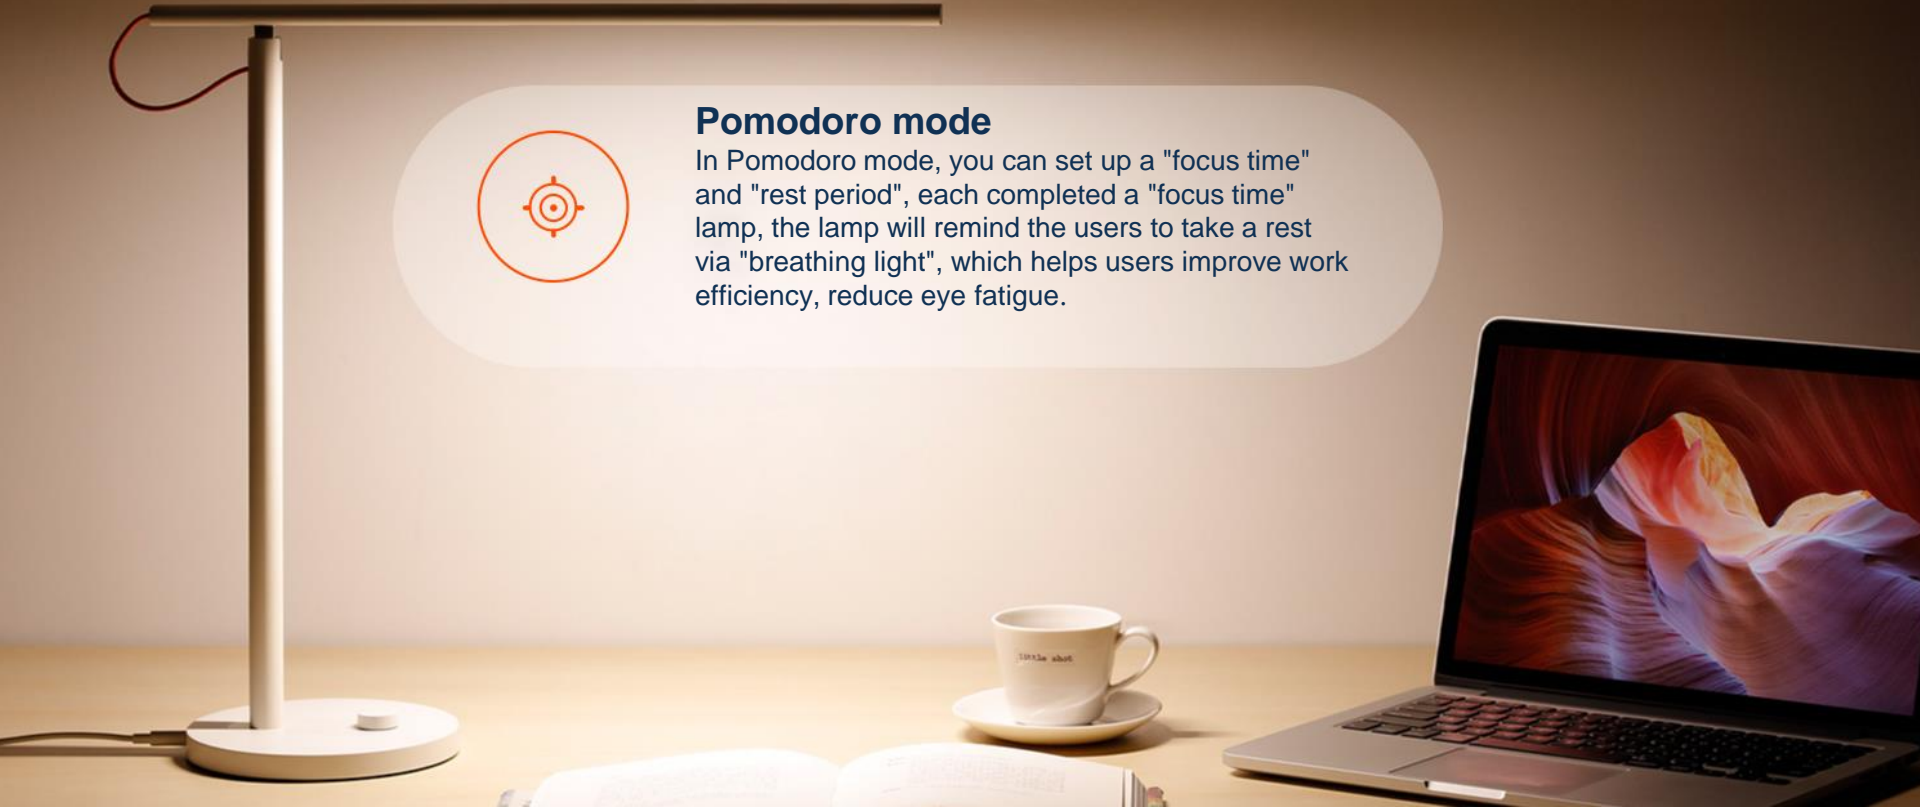

Silent protection, under illumination

The new Mijia desk lamp comes with four lighting modes for different needs, Pomodoro mode, Reading mode, PC mode and Kids mode.

Pomodoro mode

In Pomodoro mode, you can set up a "focus time" and "rest period", each completed a "focus time" lamp, the lamp will remind the users to take a rest via "breathing light", which helps users improve work efficiency, reduce eye fatigue.