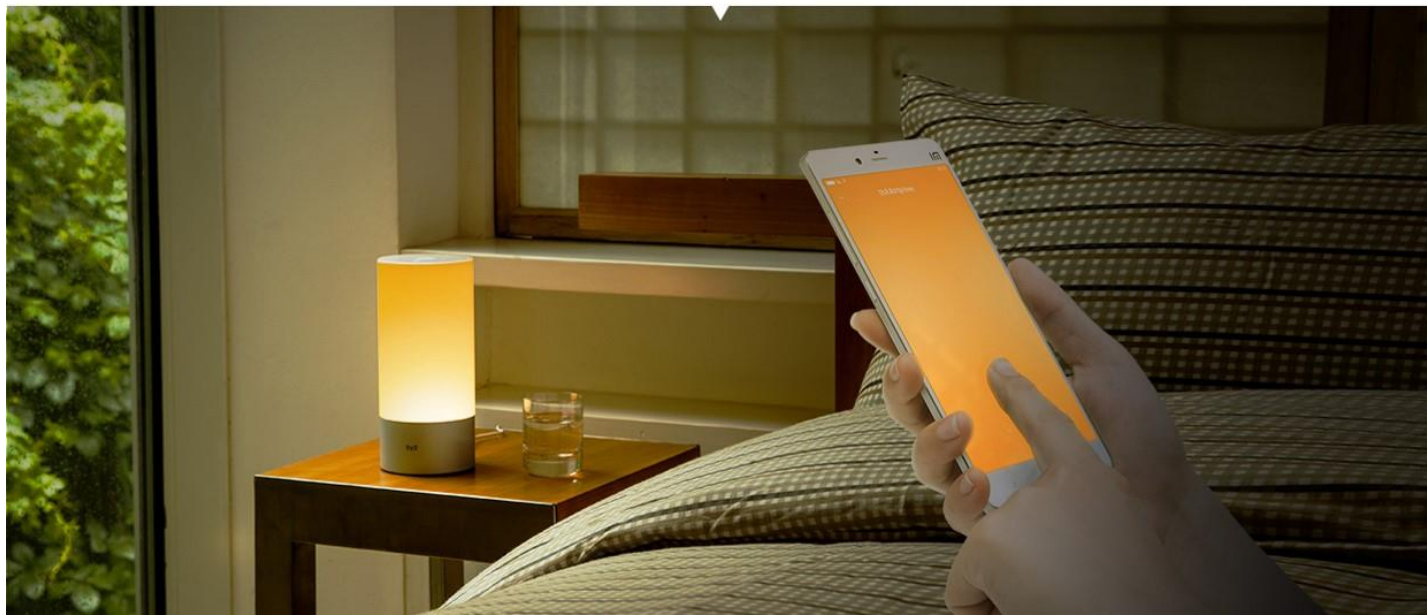

## Special lights design for different scenarios

Yeelight Bedside Lamp can give you blue like the sea and warm yellow like the sunset with different settings. It is not strictly necessary to have the App to use the basic functions, but you will have access to more features if you do. Slide your finger left and right to choose from seemingly unlimited colors. Slide your finger up and down to control the brightness. You can also pick up some colors from your photos and Yeelight can deliver you same light scene as the picture you have selected.

Color  
Adjustable

Color  
Temperature  
Adjustable

Timing

Brightness  
Adjustable

Schedule

Flow

Night  
Mode