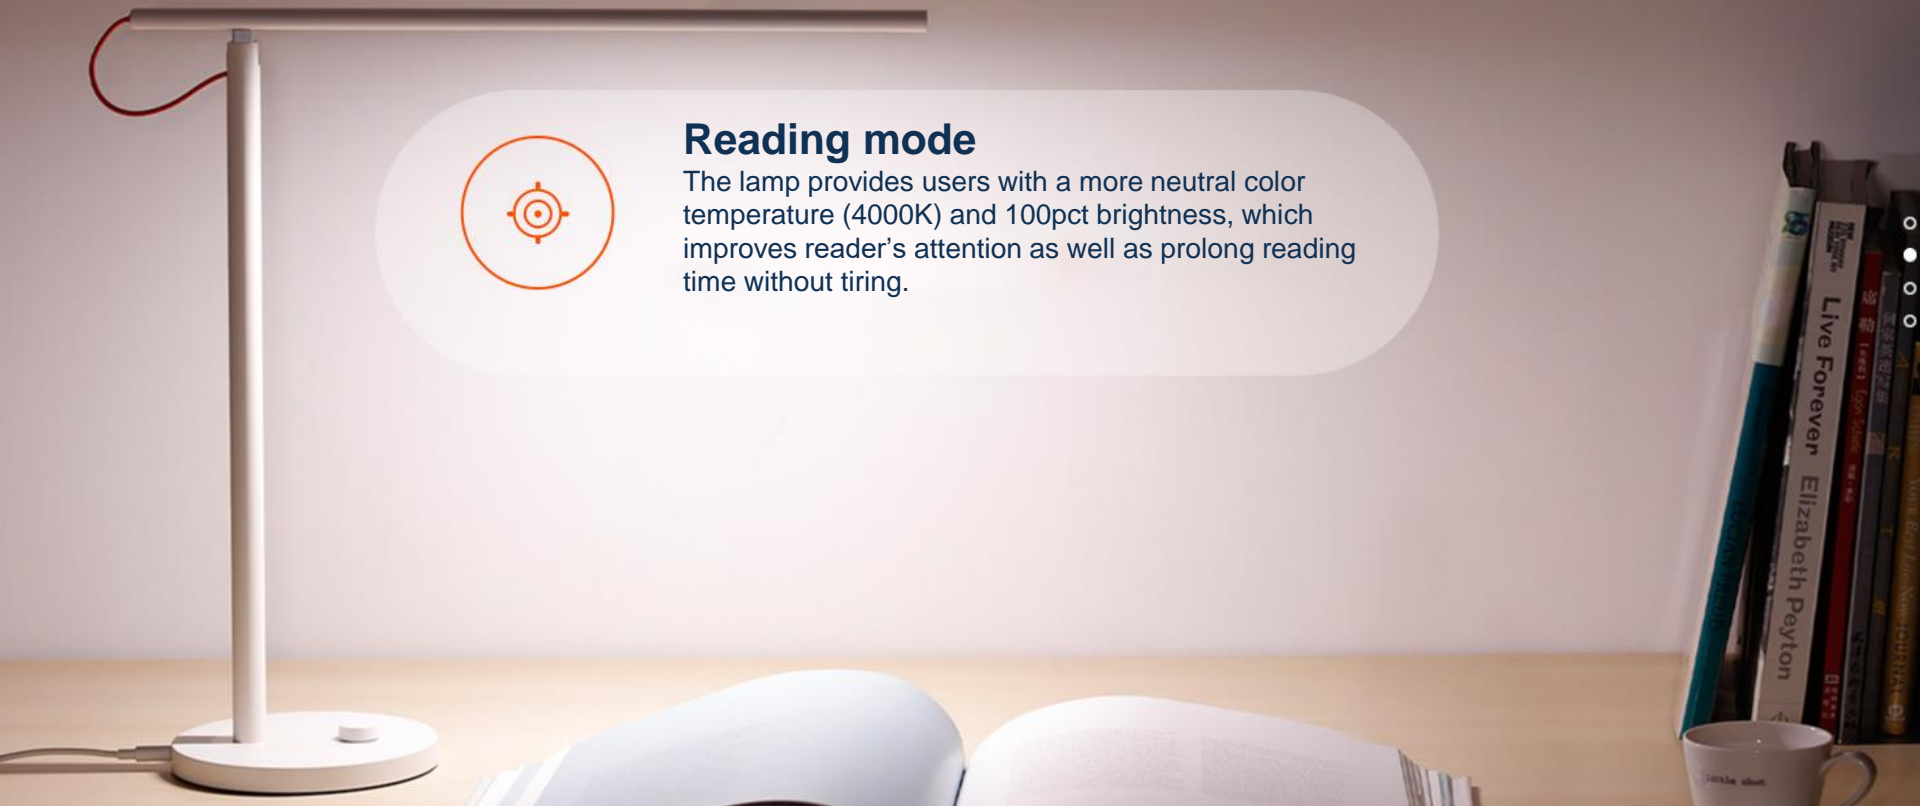

Silent protection, under illumination

The new Mijia desk lamp comes with four lighting modes for different needs, Pomodoro mode, Reading mode, PC mode and Kids mode.

Reading mode

The lamp provides users with a more neutral color temperature (4000K) and 100pct brightness, which improves reader's attention as well as prolong reading time without tiring.