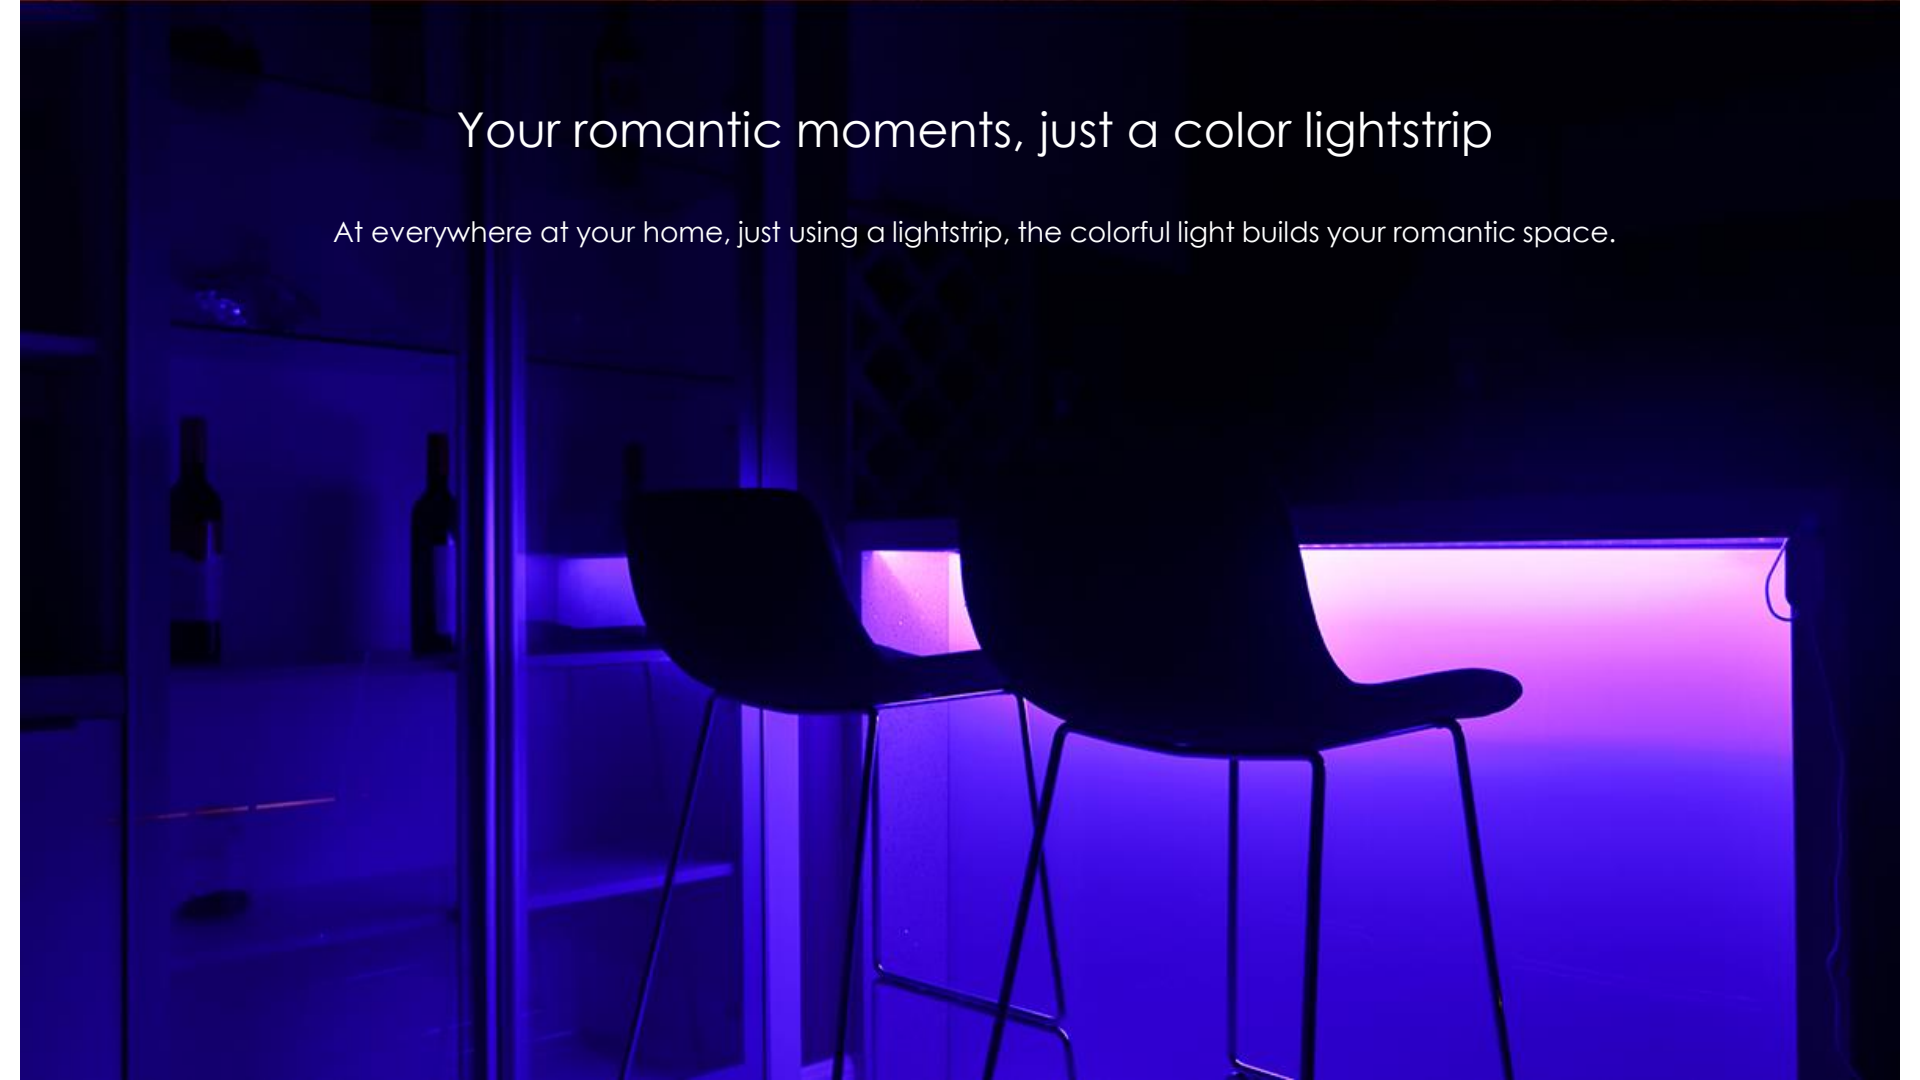

Your romantic moments, just a color lightstrip

At everywhere at your home, just using a lightstrip, the colorful light builds your romantic space.