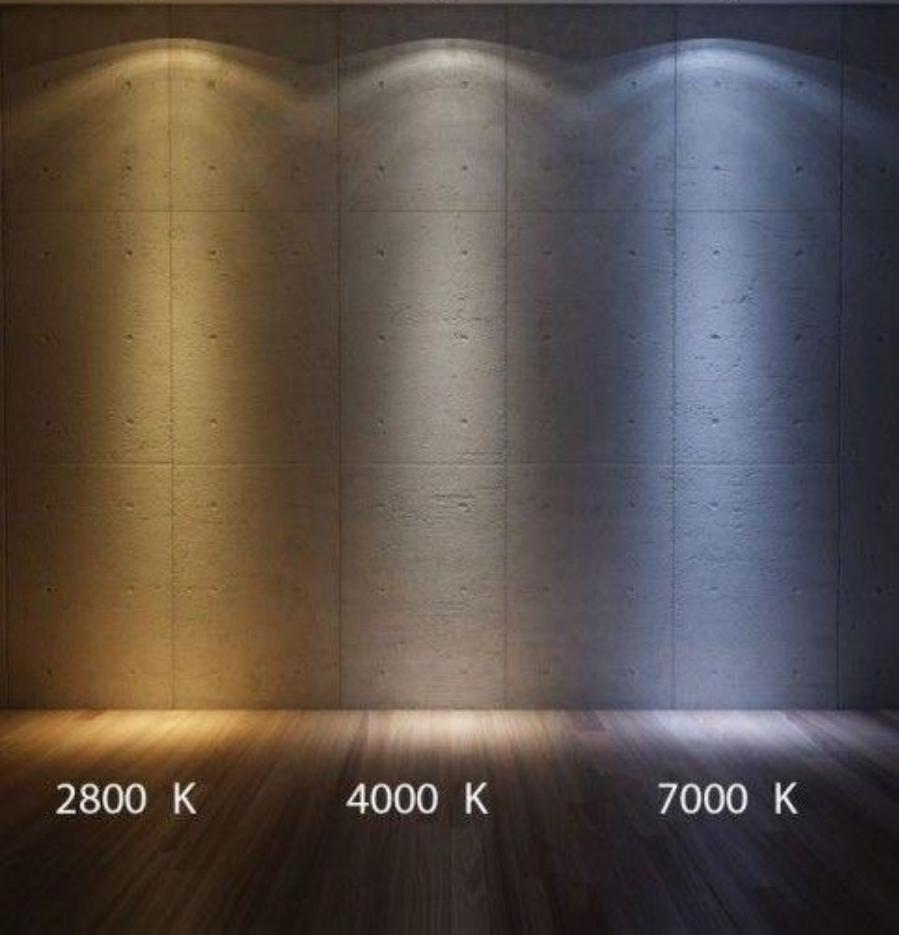

Color Temperature Comparison