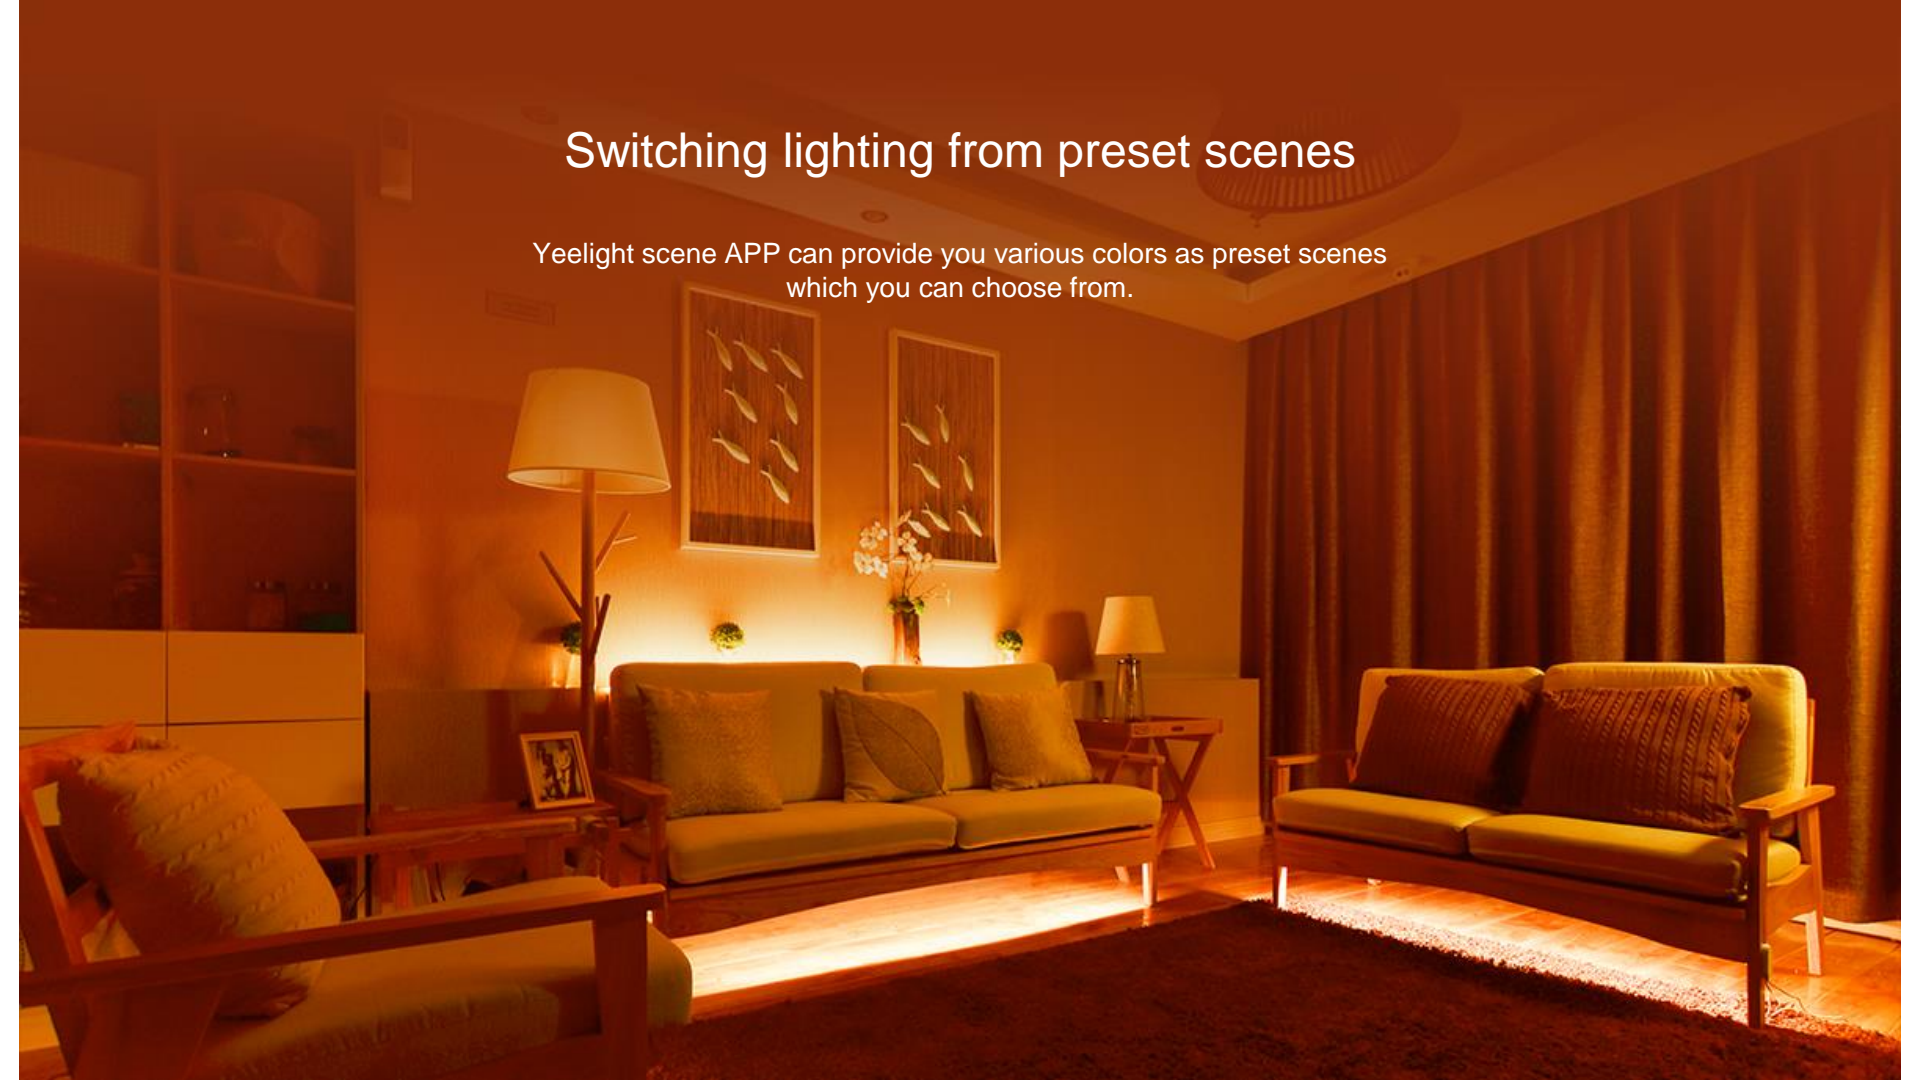

Switching lighting from preset scenes

Yeelight scene APP can provide you various colors as preset scenes which you can choose from.