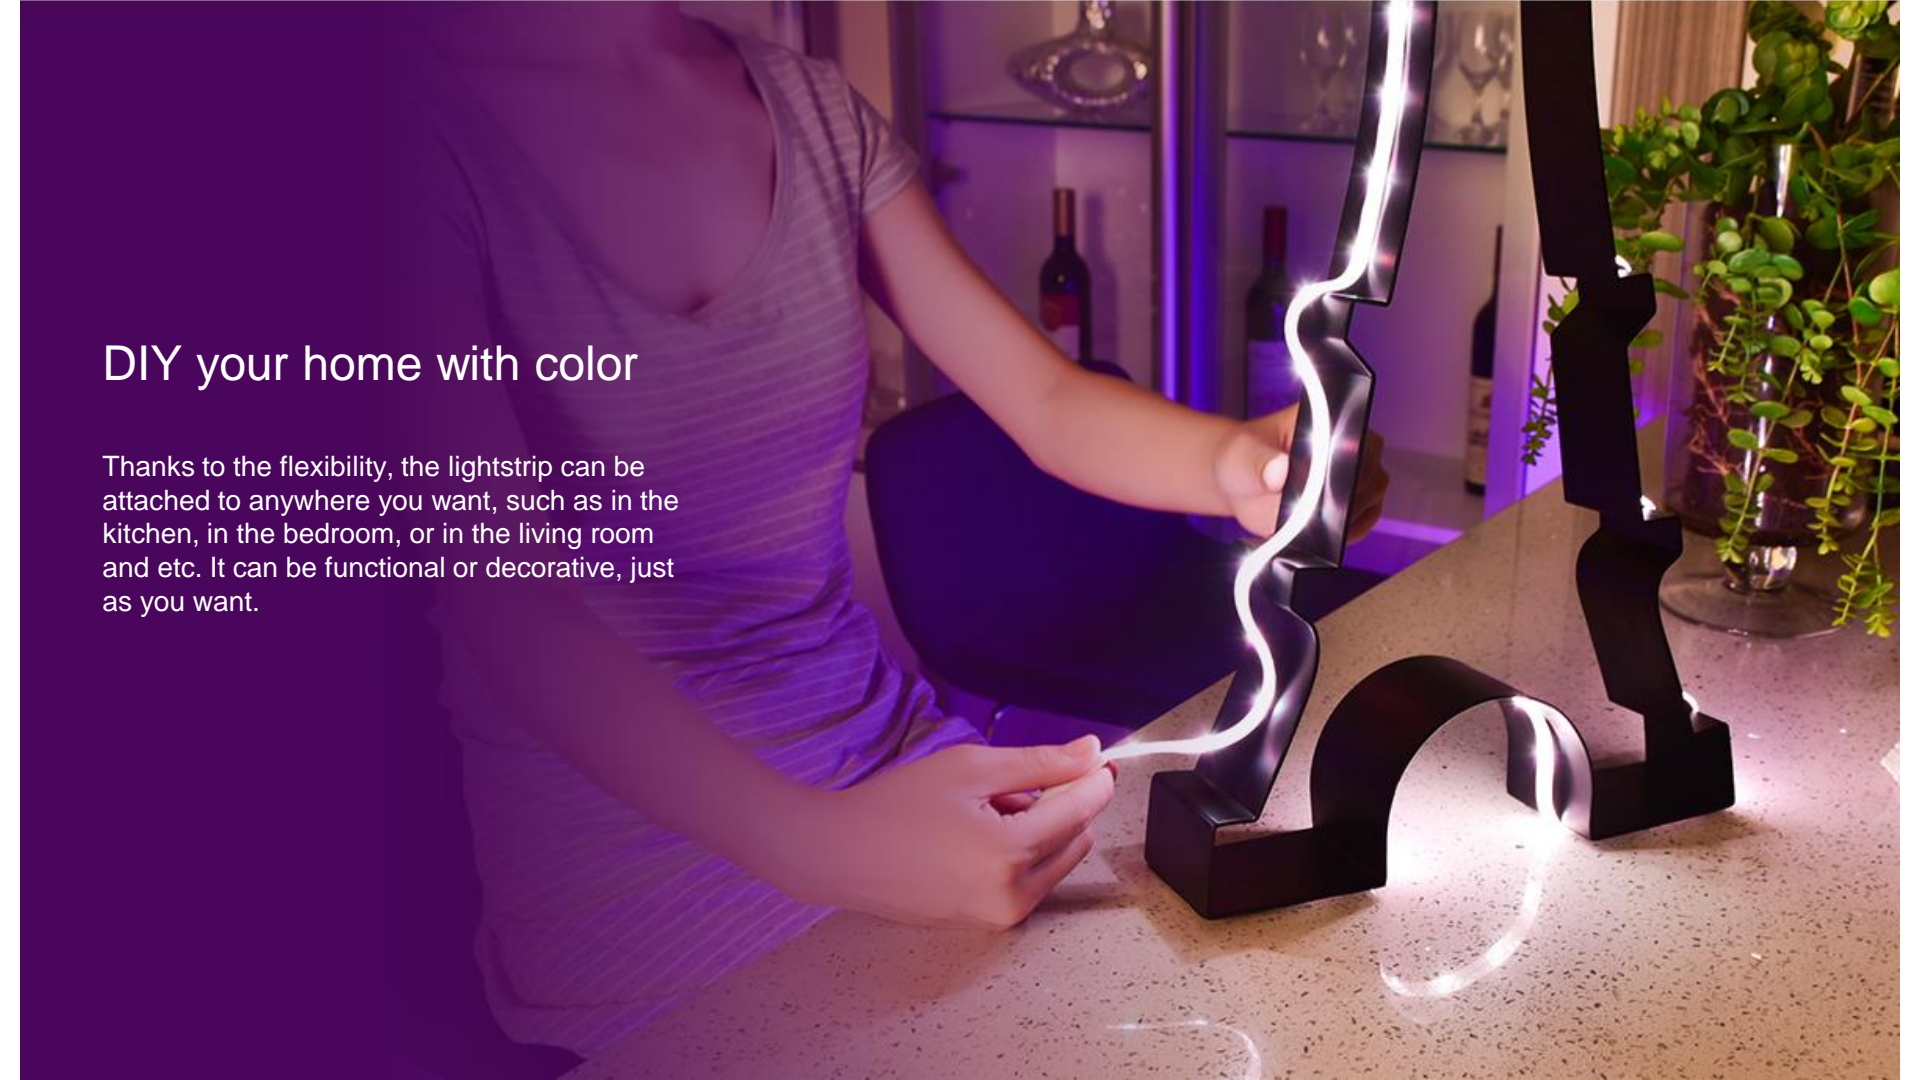

DIY your home with color

Thanks to the flexibility, the lightstrip can be attached to anywhere you want, such as in the kitchen, in the bedroom, or in the living room and etc. It can be functional or decorative, just as you want.